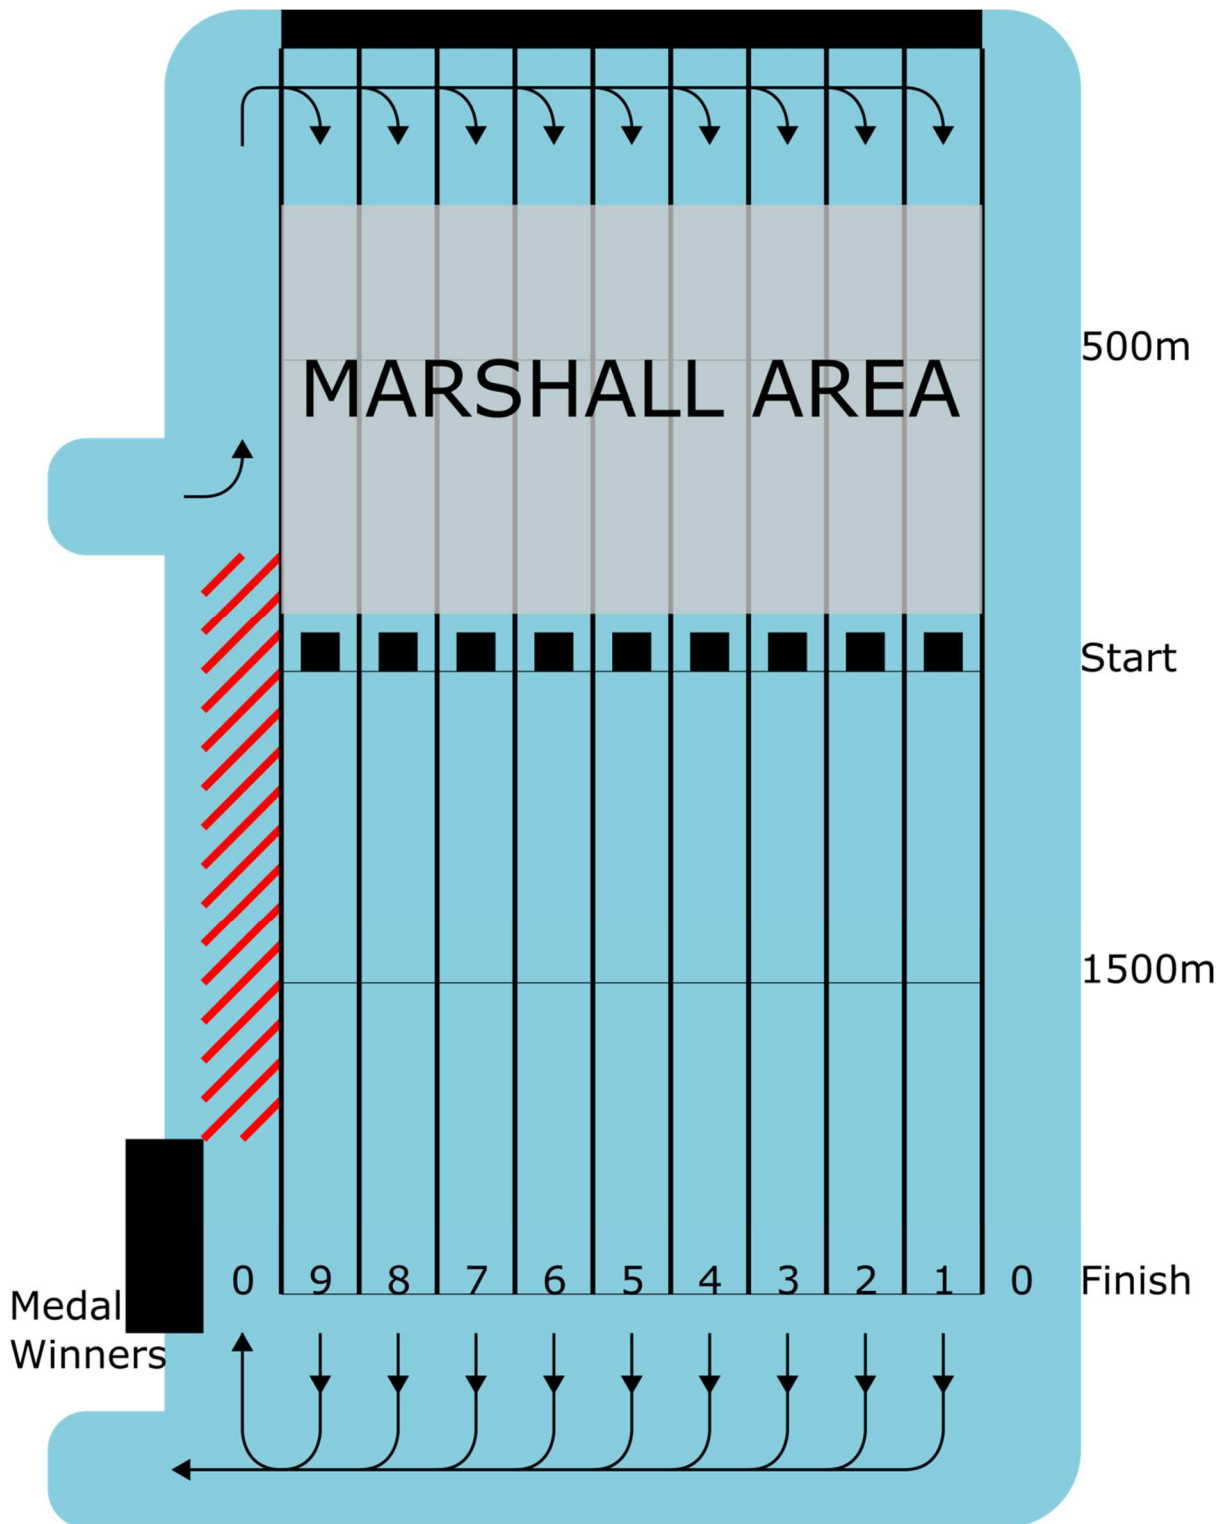

2016 NSW Masters – Course Maps

Traffic Flow – Training

Traffic Flow – Competition

Traffic Flow – Warm-Up Lake