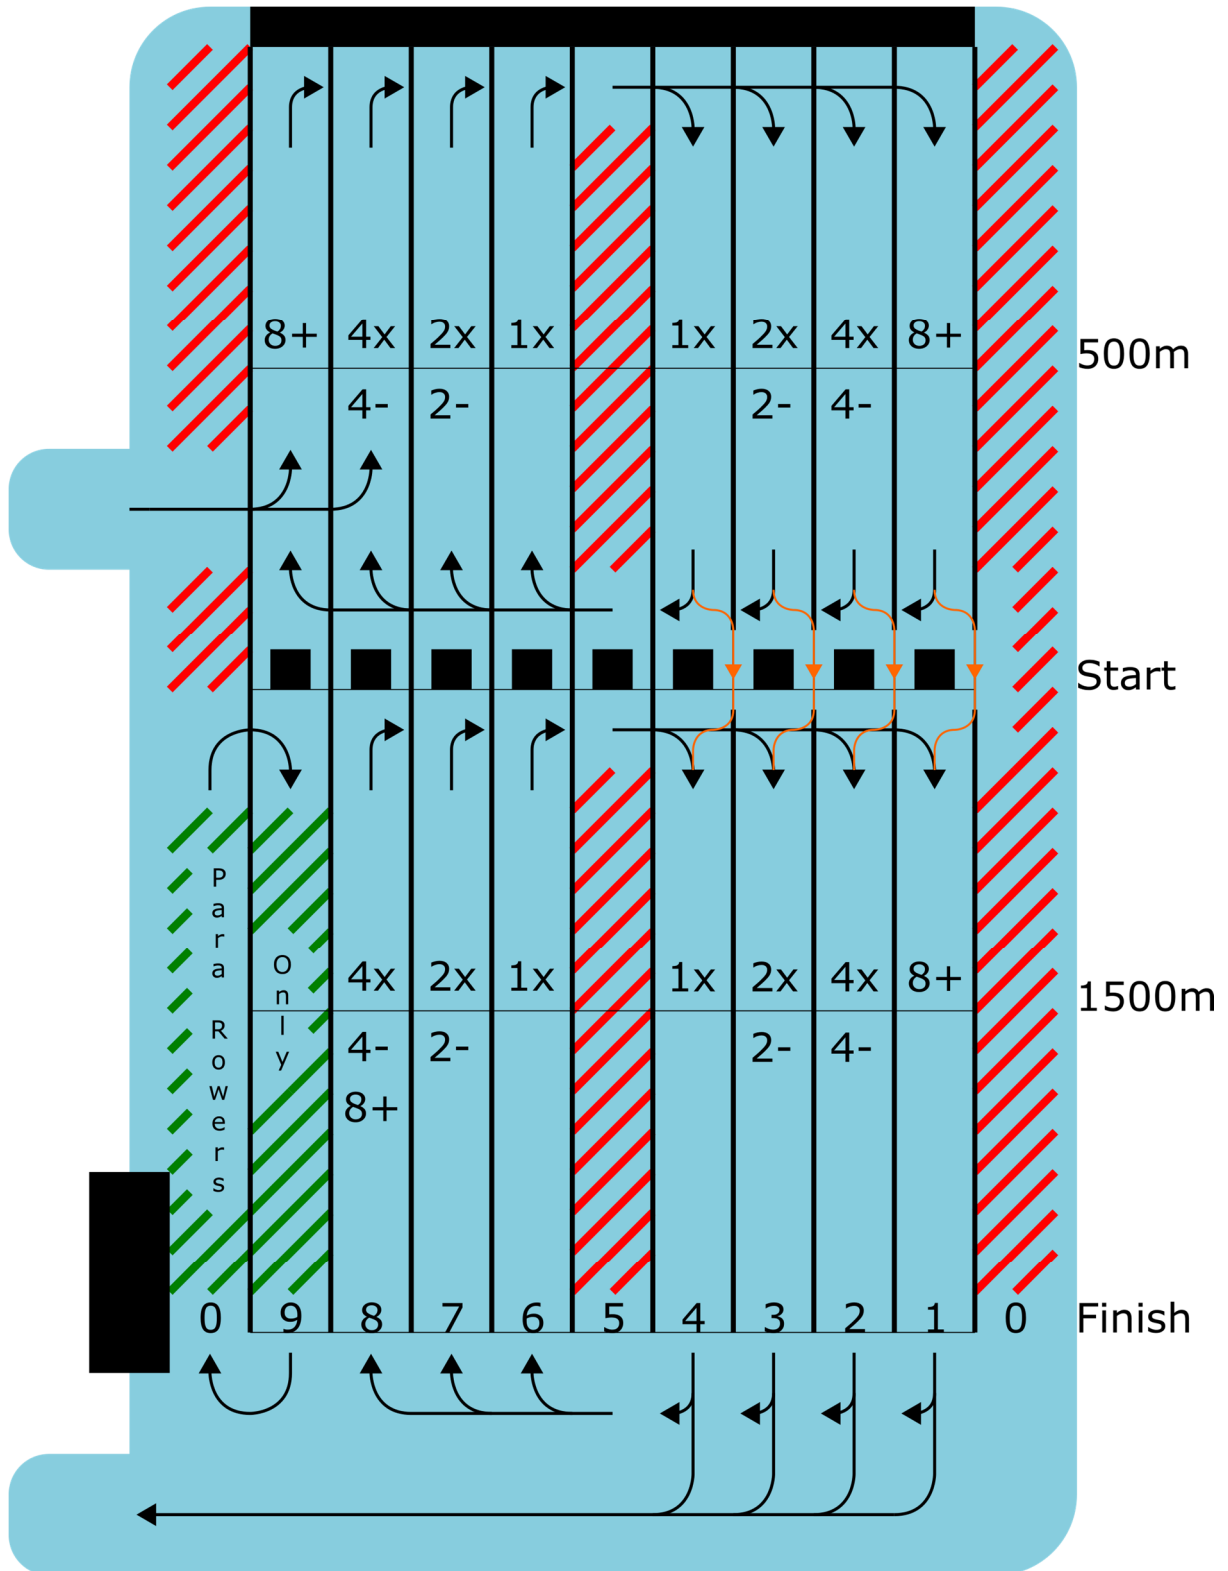

2016 NSW Masters – Course Maps

Traffic Flow – Training

Traffic Flow – Competition

Traffic Flow – Warm-Up Lake