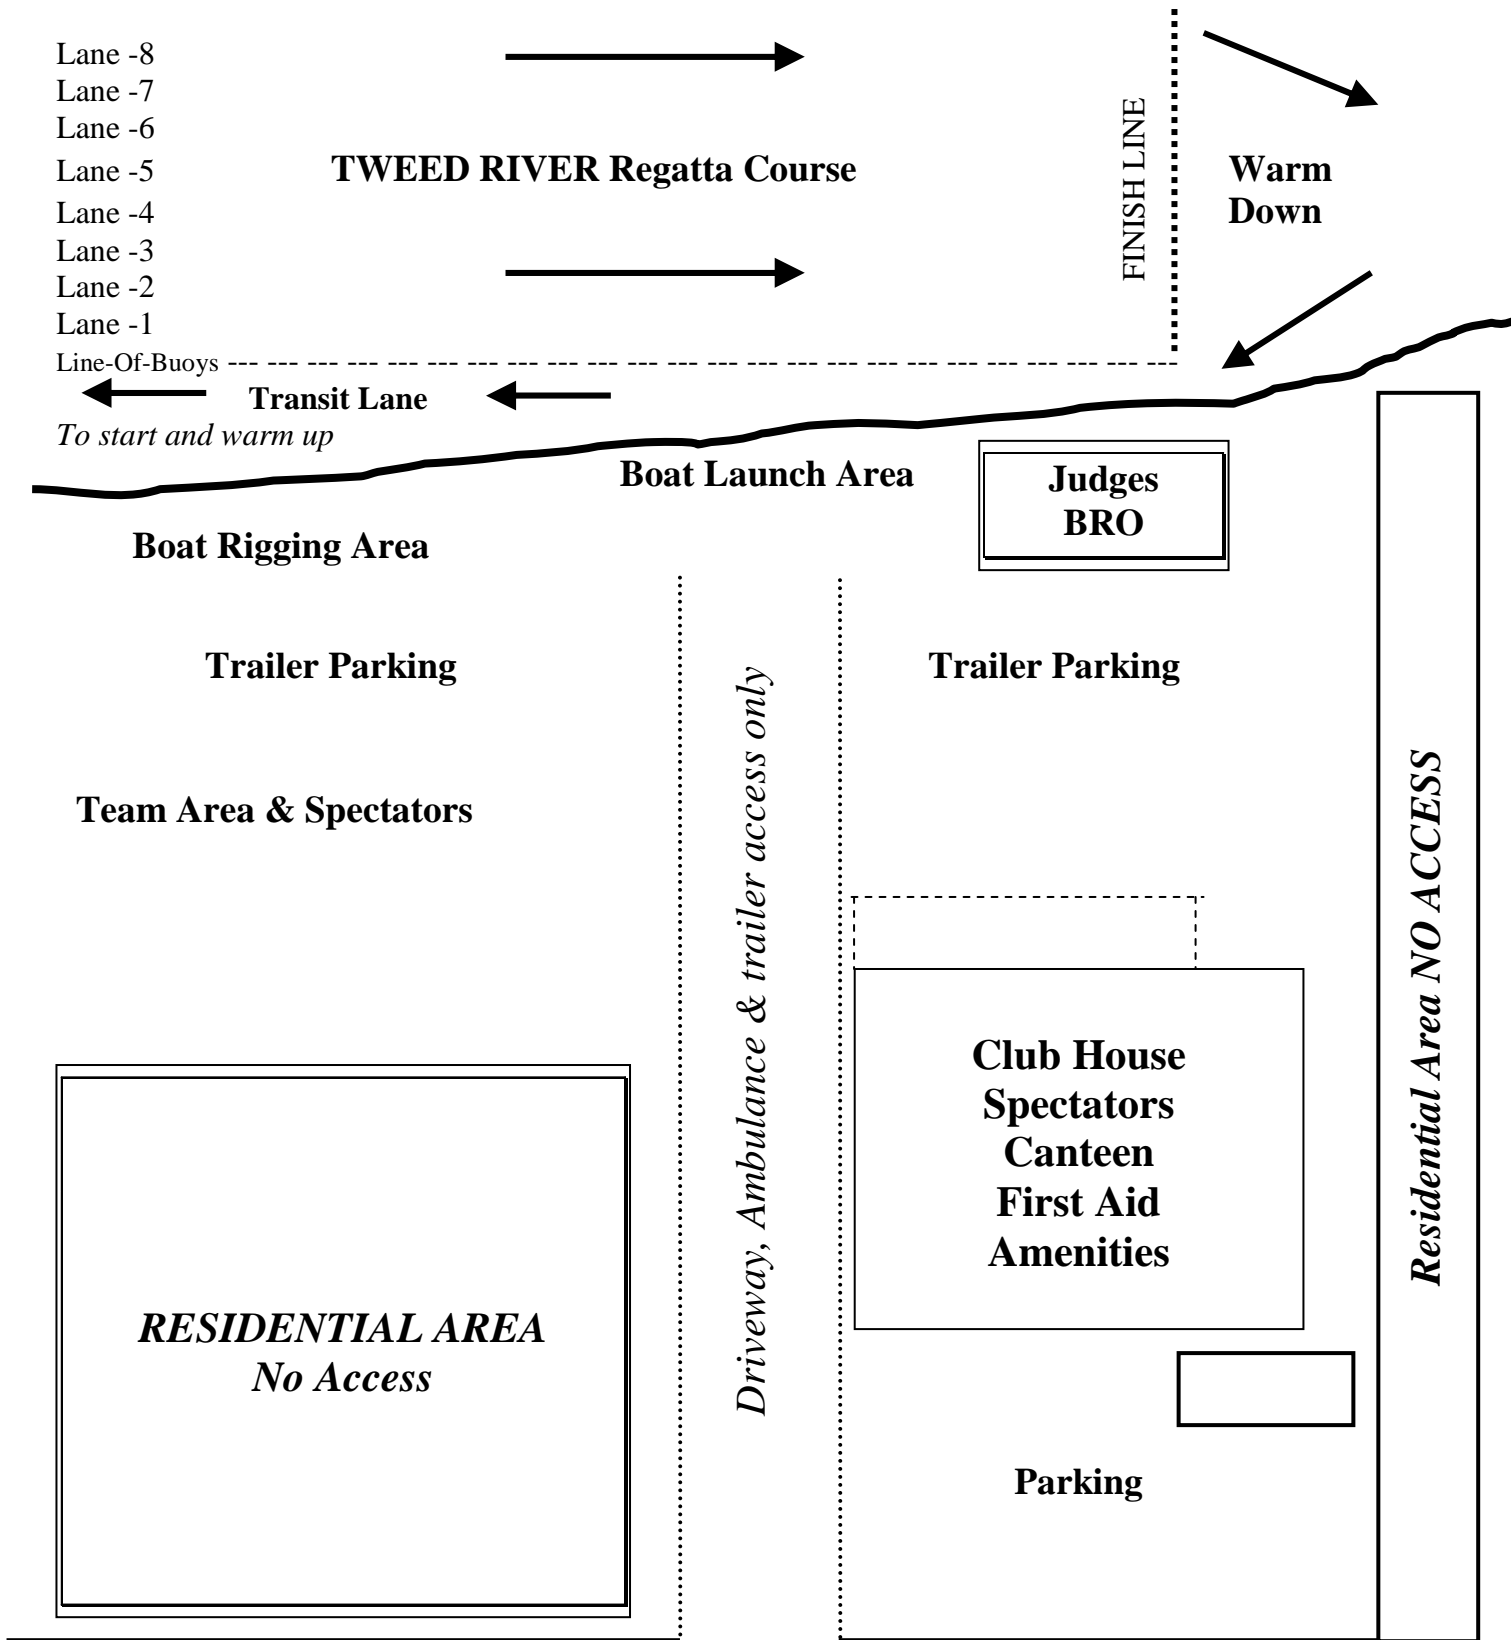

# Murwillumbah Rowing Club

33 Tumbulgum Road  
MURWILLUMBAH  
NSW 2484

GPS:  
28 19'32.63"S  
153 24' 22.88" E

Website:

[www.murwillumbarowing.com.au](http://www.murwillumbarowing.com.au)

# MURWILLUMBAH ROWING CLUB REGATTA – Site Plan

**TUMBULGUM ROAD    Parking (please do not park in driveway)**