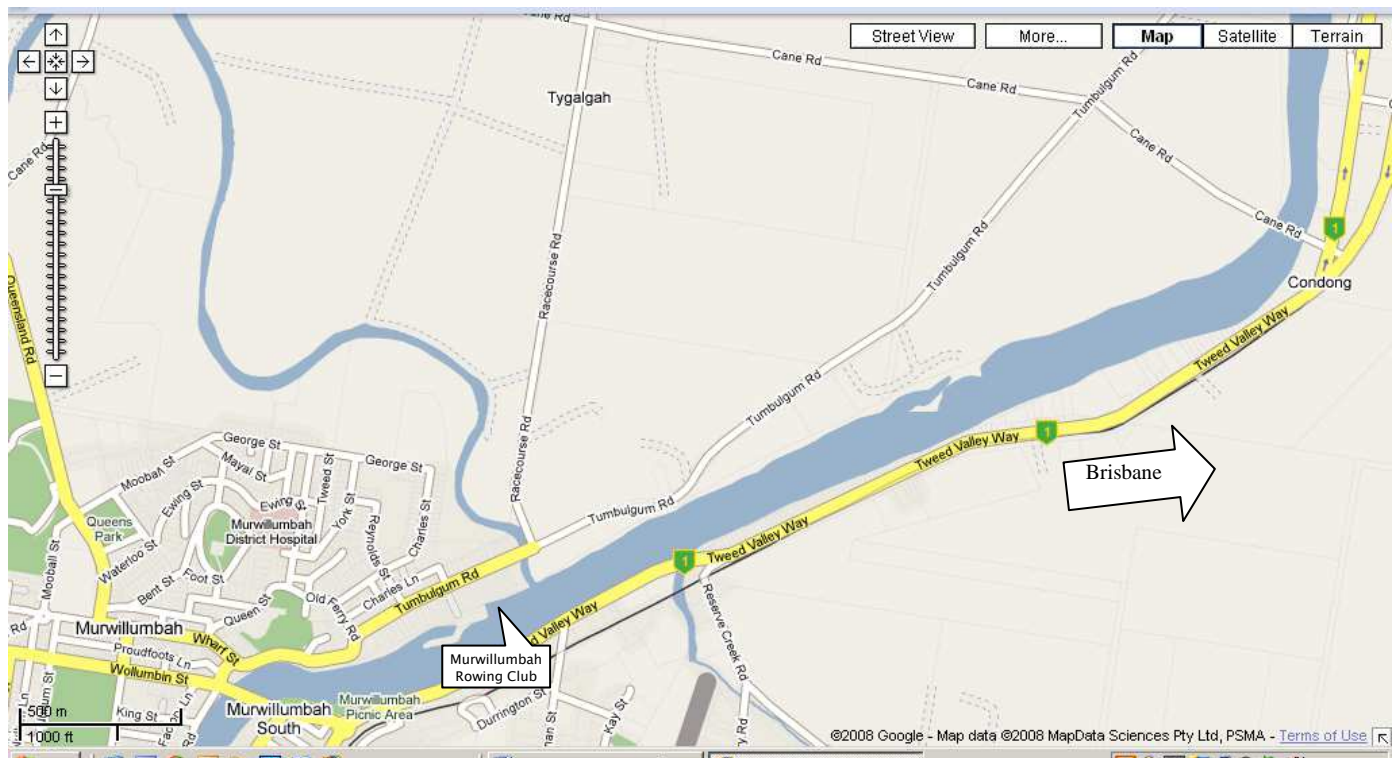

# Murwillumbah Rowing Club

33 Tumbulgum Road  
MURWILLUMBAH  
NSW 2484

GPS:  
28 19'32.63"S  
153 24' 22.88" E

Website:

[www.murwillumbarowing.com.au](http://www.murwillumbarowing.com.au)

# MURWILLUMBAH ROWING CLUB REGATTA – Site Plan

**TUMBULGUM ROAD    Parking (please do not park in driveway)**